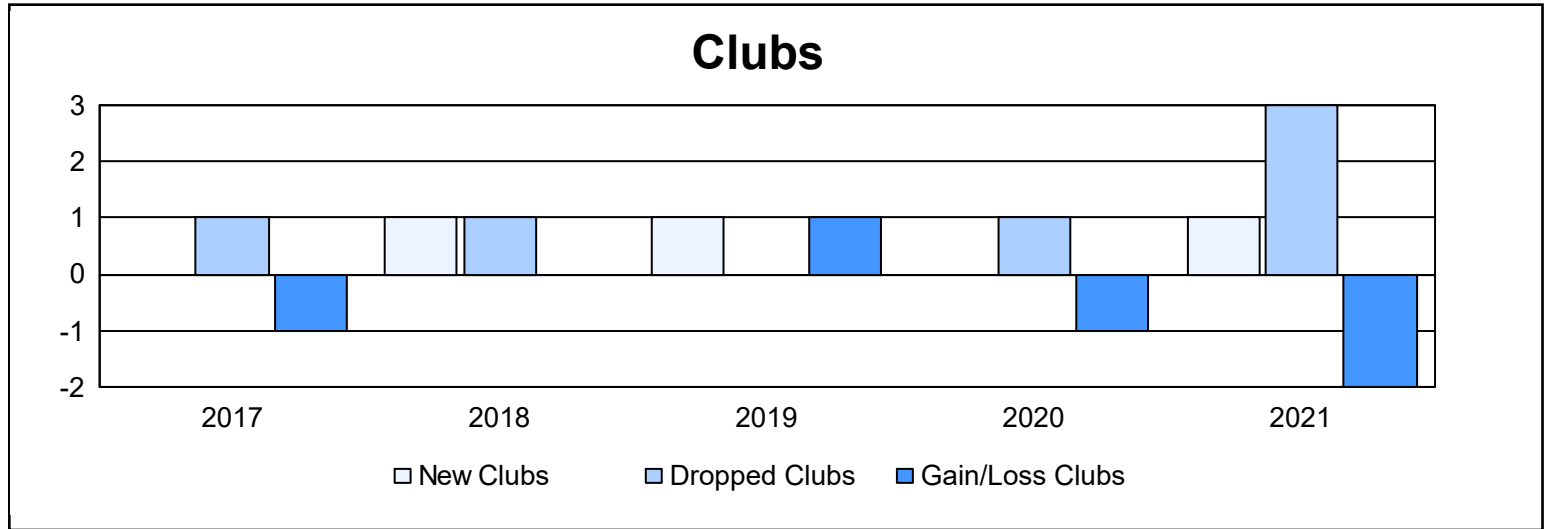

Year	New Clubs	Dropped Clubs	Gain/ Loss Clubs	New Members	Charter Members	Reinstate Members	Transfer Members	Total Member Added	Total Members Dropped	Gain/ Loss Members
2016-2017	0	1	-1	114	2	5	13	134	202	-68
2017-2018	1	1	0	141	31	7	7	186	203	-17
2018-2019	1	0	1	153	32	4	3	192	141	51
2019-2020	0	1	-1	96	8	5	6	115	181	-66
2020-2021	1	3	-2	63	33	3	10	109	182	-73
<b>Average</b>	<b>1</b>	<b>1</b>	<b>-1</b>	<b>113</b>	<b>21</b>	<b>5</b>	<b>8</b>	<b>147</b>	<b>182</b>	<b>-35</b>

### Membership Composition June 2021 Cumulative