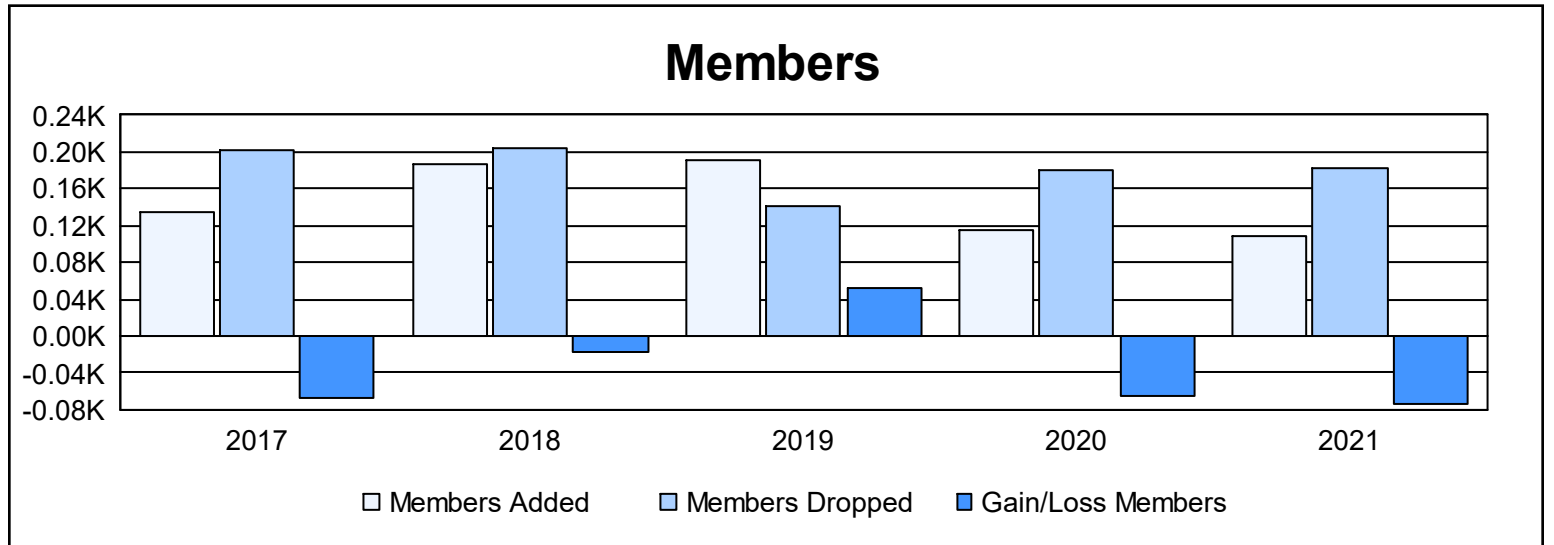

Year	New Clubs	Dropped Clubs	Gain/ Loss Clubs	New Members	Charter Members	Reinstate Members	Transfer Members	Total Member Added	Total Members Dropped	Gain/ Loss Members
2016-2017	0	1	-1	114	2	5	13	134	202	-68
2017-2018	1	1	0	141	31	7	7	186	203	-17
2018-2019	1	0	1	153	32	4	3	192	141	51
2019-2020	0	1	-1	96	8	5	6	115	181	-66
2020-2021	1	3	-2	63	33	3	10	109	182	-73
<b>Average</b>	<b>1</b>	<b>1</b>	<b>-1</b>	<b>113</b>	<b>21</b>	<b>5</b>	<b>8</b>	<b>147</b>	<b>182</b>	<b>-35</b>

### Membership Composition June 2021 Cumulative